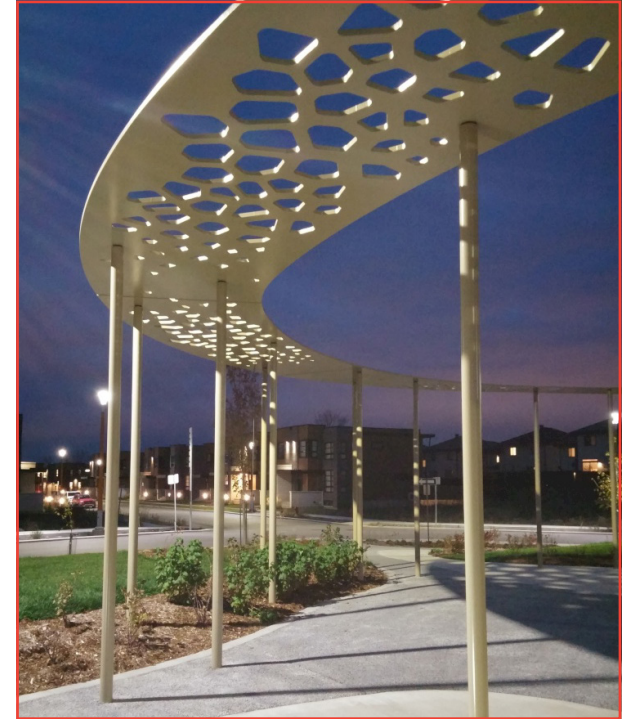

# Place Alta Vista Pergola

Terrebonne, Québec

**W**hen the City leaders of Terrebonne (whose name literally means “good earth”) approved the development of Alta Vista, a cutting edge “eco-responsible” neighborhood, they felt a symbolic representation of their vision for this new living area was needed.

Since the ecological advances in this new development were a melding of basic biological understanding and high technology they decided upon a ring pergola with a Voronoi distribution design. A Voronoi diagram is a distribution of space between randomly positioned points where the perimeters are equidistance from the points. While Voronoi diagrams are used for various purposes such as urban planning and medical research in this case they represent organic cellular distribution as seen in diverse organisms such as the wing of an insect or the leaf of a tree.

Part of eco-responsibility is sustainability and hot-dip galvanizing fit in beautifully with naturally occurring zinc assuring a long service life especially with a duplex paint system bringing even greater durability. The lithe looking structure has no welding, only precision plasma cutting was used and special care was taken during galvanizing to ensure the precision fit components would assemble on site effortlessly. The minimalist ring itself has 17% open area which was the precise amount required to reduce weight to the safe loading level of those thin columns while still leaving sufficient material to prevent any deflection of the ring from snow or ice load.

This new neighborhood represents the leading edge of eco-friendly suburban development and the Place Alta Vista pergola symbolizes this better way to develop our cities with hot-dip galvanizing taking its rightful place in this hallmark of sustainable development. ■